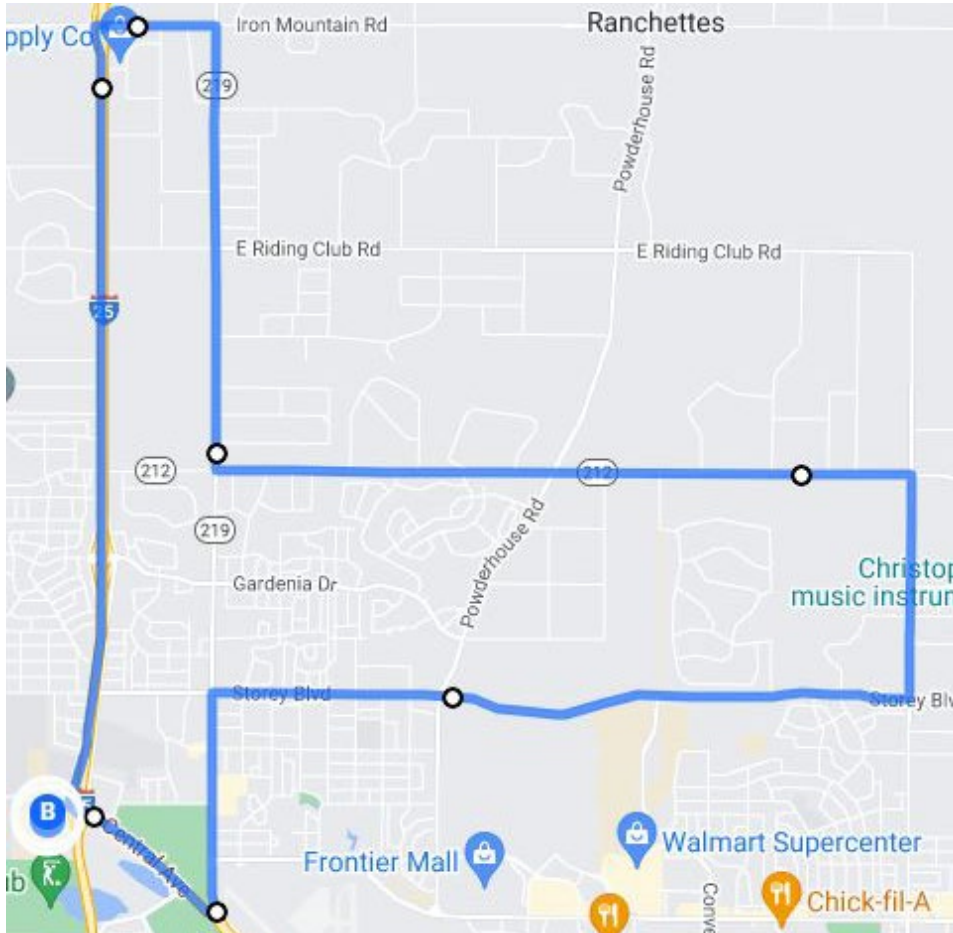

**Guardians of the
Cowboy State**
Serving Since **1933**

2024 Truck Convoy Route

Route

- WYDOT to I-25 North
- I-25 North to Exit 16 (Horsecreek)
- Exit Exit 16, then Right to Iron Mountain
- South on WY 219 (Yellowstone Rd)
- East on WY 212 (Four Mile Rd)
- West on Storey Blvd
- South on WY 219 (Yellowstone)
- West on Central Ave
- South to WYDOT Lot
- Park where you started